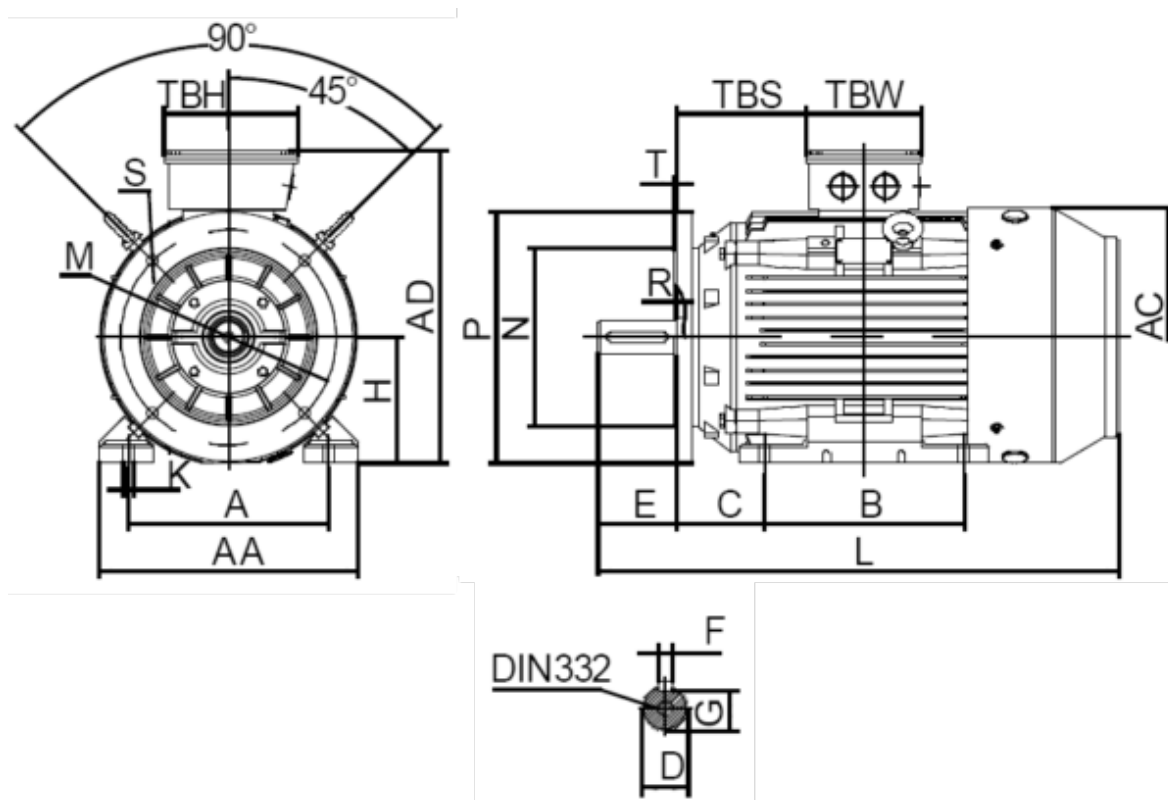

Data Sheet

Article number: 250300750427

Description: Kleedrive T3C 132M-4 7.5KW 1400 rpm
3x400/690V 50HZ IP55 B35 Eff=90,4%

Measures

A = 216	F = 10	TBW = 134
AA = 263	G = 33	
AC = Ø259	H = 132	
AD = 332	HD = 200	
B = 178	K = Ø12	
C = 89	L = 5005	
D = Ø38	TBH = 134	
E = 80	TBS = 61.5	